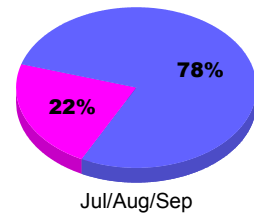

Membership Results
2010-2011

Membership
2009-2010

Month	Net Memb Goal	Actual New Memb	Actual Dropped Memb	Gain/Loss of Memb	Gain/Loss of Memb
Jul/Aug/Sep	-1	37	-19	18	2
Totals	-1	37	-19	18	2

Membership Results 2010-2011

Goal, New, Dropped, Gain/Loss

Comparison of Membership Gain/Loss

Current Year Compared to the Previous Year

Gender Comparison 2010-2011

■ Male ■ Female