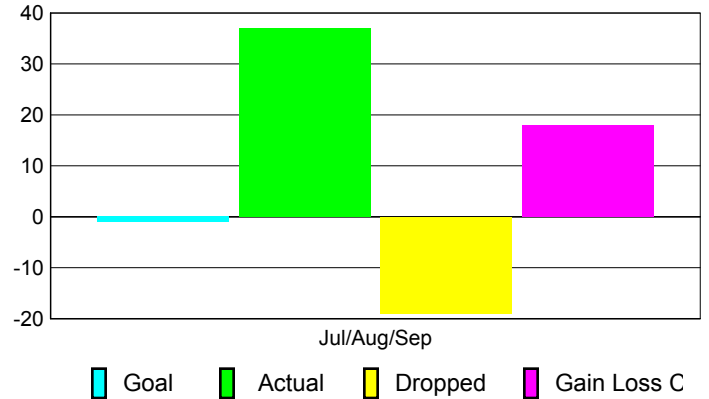

Membership Results 2010-2011

Goal, New, Dropped, Gain/Loss